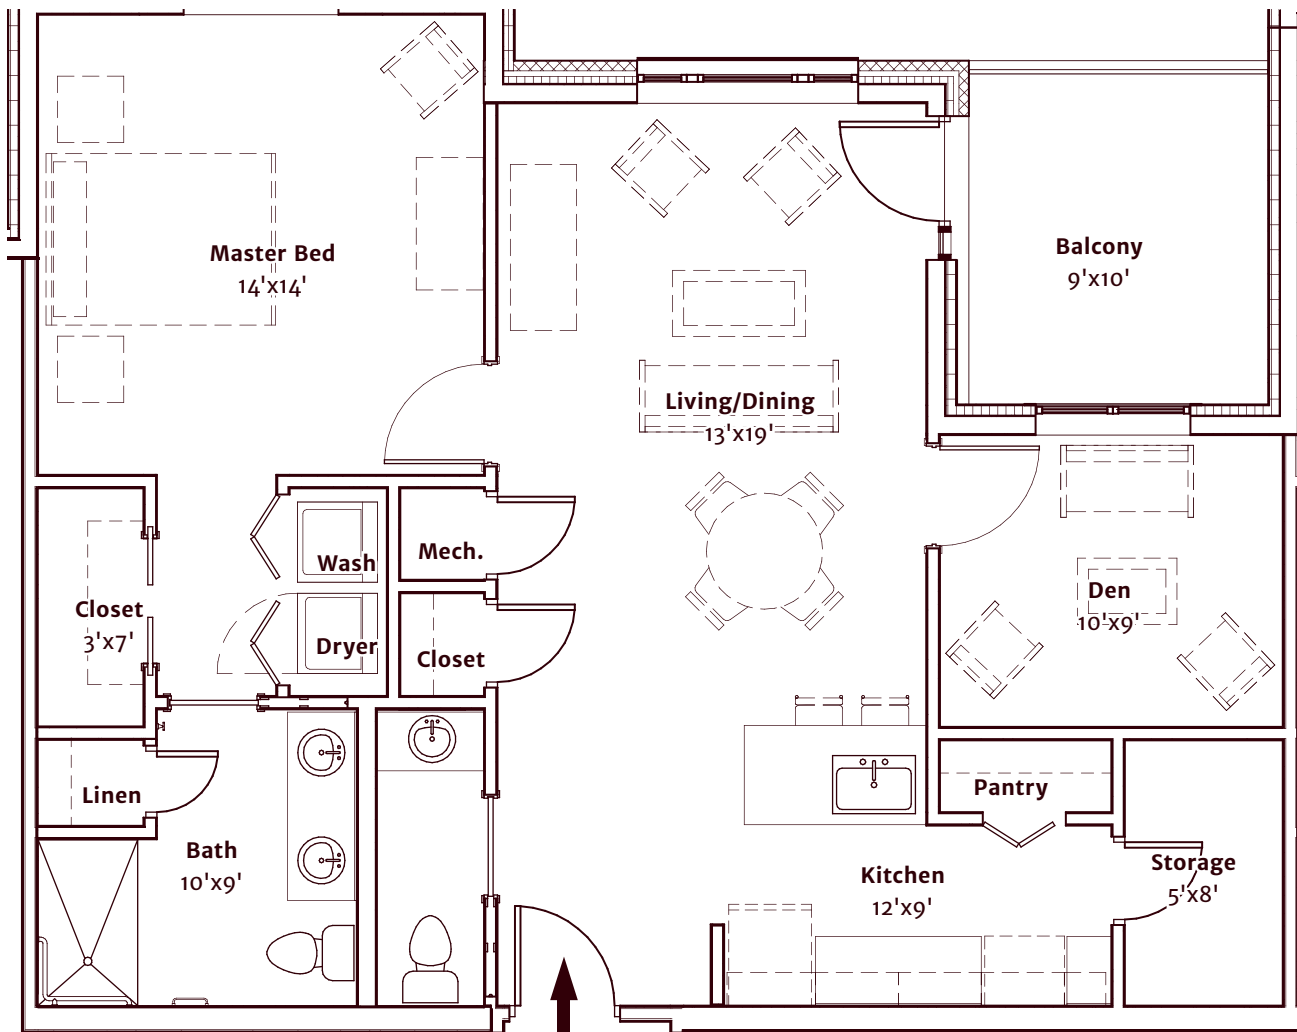

# 880 ft<sup>2</sup> Apartment-Style Home

1 BEDROOM + 1½ BATH

**Home Includes:**

- Master Bedroom Suite
- Full kitchen with all appliances
- Kitchen with Snack Bar
- Washer & dryer (full size, side by side)
- 5' walk-in shower
- Individual furnace & central air
- 9–10' ceilings
- Abundant electrical, television, phone, and data outlets
- Emergency response system
- Linen closets
- Additional 20' storage unit on the same floor as home
- Patio or balcony with some homes

# 1,045 ft<sup>2</sup> Apartment-Style Home

1 BEDROOM + DEN + 1½ BATH

**Home Includes:**

- Master Bedroom Suite
- Full kitchen with all appliances
- Kitchen with Snack Bar
- Washer & dryer (full size, side by side)
- 5' walk-in shower
- Individual furnace & central air
- 9–10' ceilings
- Abundant electrical, television, phone, and data outlets
- Emergency response system
- Linen closets
- Pantry in Kitchen
- Additional 20' storage unit on the same floor as home
- Patio or balcony

# 1,300 ft<sup>2</sup> Apartment-Style Home

**2 BEDROOM + 2 BATH**

**Home Includes:**

- Master Bedroom Suite
- Full kitchen with all appliances
- Kitchen with Snack Bar
- Washer & dryer (full size, side by side)
- 5' walk-in shower
- Individual furnace & central air
- 9–10' ceilings
- Abundant electrical, television, phone, and data outlets
- Emergency response system
- Linen closets
- Pantry in Kitchen
- Additional 20' storage unit on the same floor as home
- Patio or balcony

# 1,450 ft<sup>2</sup> Apartment-Style Home

**2 BEDROOM + DEN + 2 BATH**

**Home Includes:**

- Master Bedroom Suite
- Full kitchen with all appliances
- Kitchen with Snack Bar
- Washer & dryer (full size, side by side)
- 5' walk-in shower
- Individual furnace & central air
- 9–10' ceilings
- Abundant electrical, television, phone, and data outlets
- Emergency response system
- Linen closets
- Pantry in kitchen
- Additional 20' storage unit on the same floor as home
- Patio or balcony