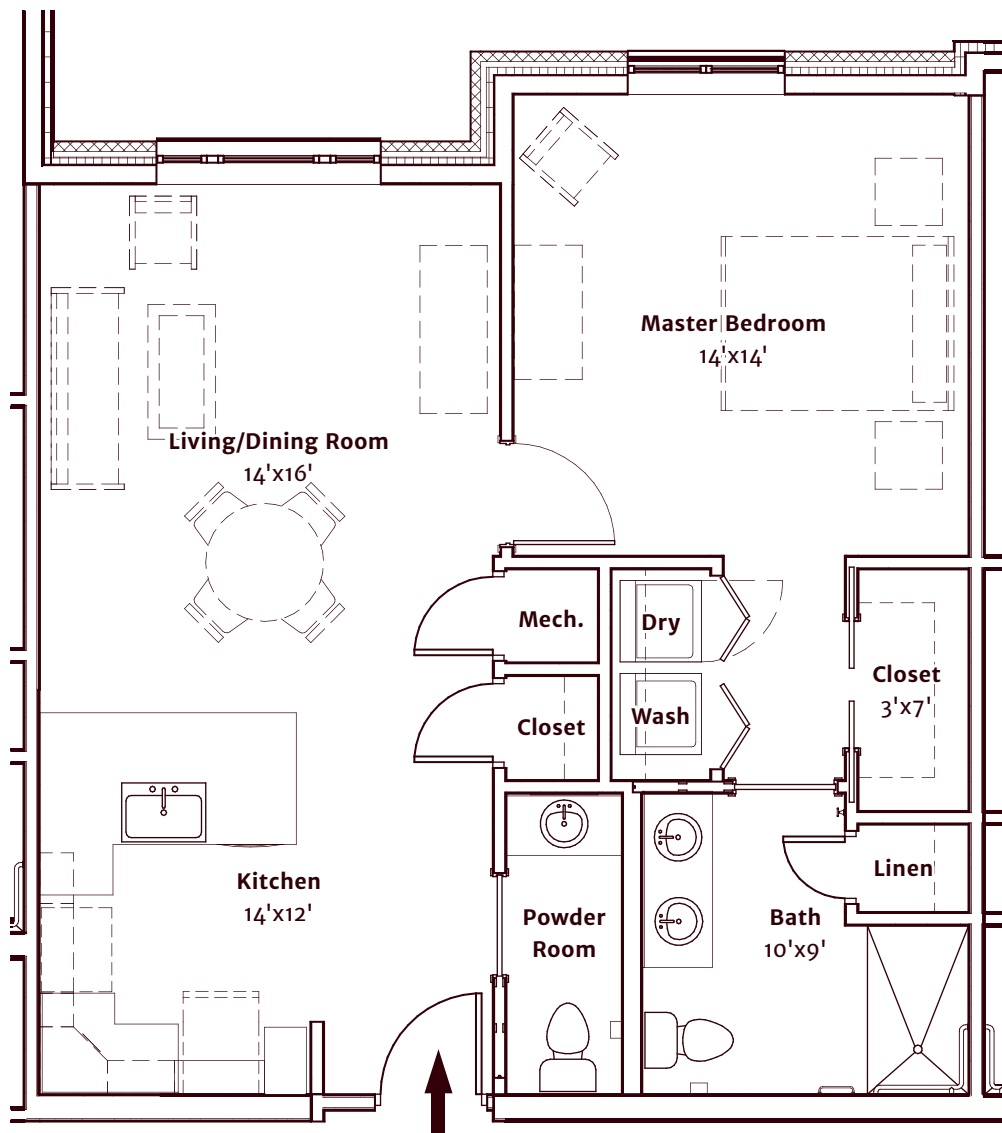

# 880 ft<sup>2</sup> Apartment-Style Home

1 BEDROOM + 1½ BATH

**Home Includes:**

- Master Bedroom Suite
- Full kitchen with all appliances
- Kitchen with Snack Bar
- Washer & dryer (full size, side by side)
- 5' walk-in shower
- Individual furnace & central air
- 9–10' ceilings
- Abundant electrical, television, phone, and data outlets
- Emergency response system
- Linen closets
- Additional 20' storage unit on the same floor as home
- Patio or balcony with some homes

# 1,045 ft<sup>2</sup> Apartment-Style Home

1 BEDROOM + DEN + 1½ BATH

**Home Includes:**

- Master Bedroom Suite
- Full kitchen with all appliances
- Kitchen with Snack Bar
- Washer & dryer (full size, side by side)
- 5' walk-in shower
- Individual furnace & central air
- 9–10' ceilings
- Abundant electrical, television, phone, and data outlets
- Emergency response system
- Linen closets
- Pantry in Kitchen
- Additional 20' storage unit on the same floor as home
- Patio or balcony

# 1,300 ft<sup>2</sup> Apartment-Style Home

**2 BEDROOM + 2 BATH**

**Home Includes:**

- Master Bedroom Suite
- Full kitchen with all appliances
- Kitchen with Snack Bar
- Washer & dryer (full size, side by side)
- 5' walk-in shower
- Individual furnace & central air
- 9–10' ceilings
- Abundant electrical, television, phone, and data outlets
- Emergency response system
- Linen closets
- Pantry in Kitchen
- Additional 20' storage unit on the same floor as home
- Patio or balcony

# 1,450 ft<sup>2</sup> Apartment-Style Home

**2 BEDROOM + DEN + 2 BATH**

**Home Includes:**

- Master Bedroom Suite
- Full kitchen with all appliances
- Kitchen with Snack Bar
- Washer & dryer (full size, side by side)
- 5' walk-in shower
- Individual furnace & central air
- 9–10' ceilings
- Abundant electrical, television, phone, and data outlets
- Emergency response system
- Linen closets
- Pantry in kitchen
- Additional 20' storage unit on the same floor as home
- Patio or balcony