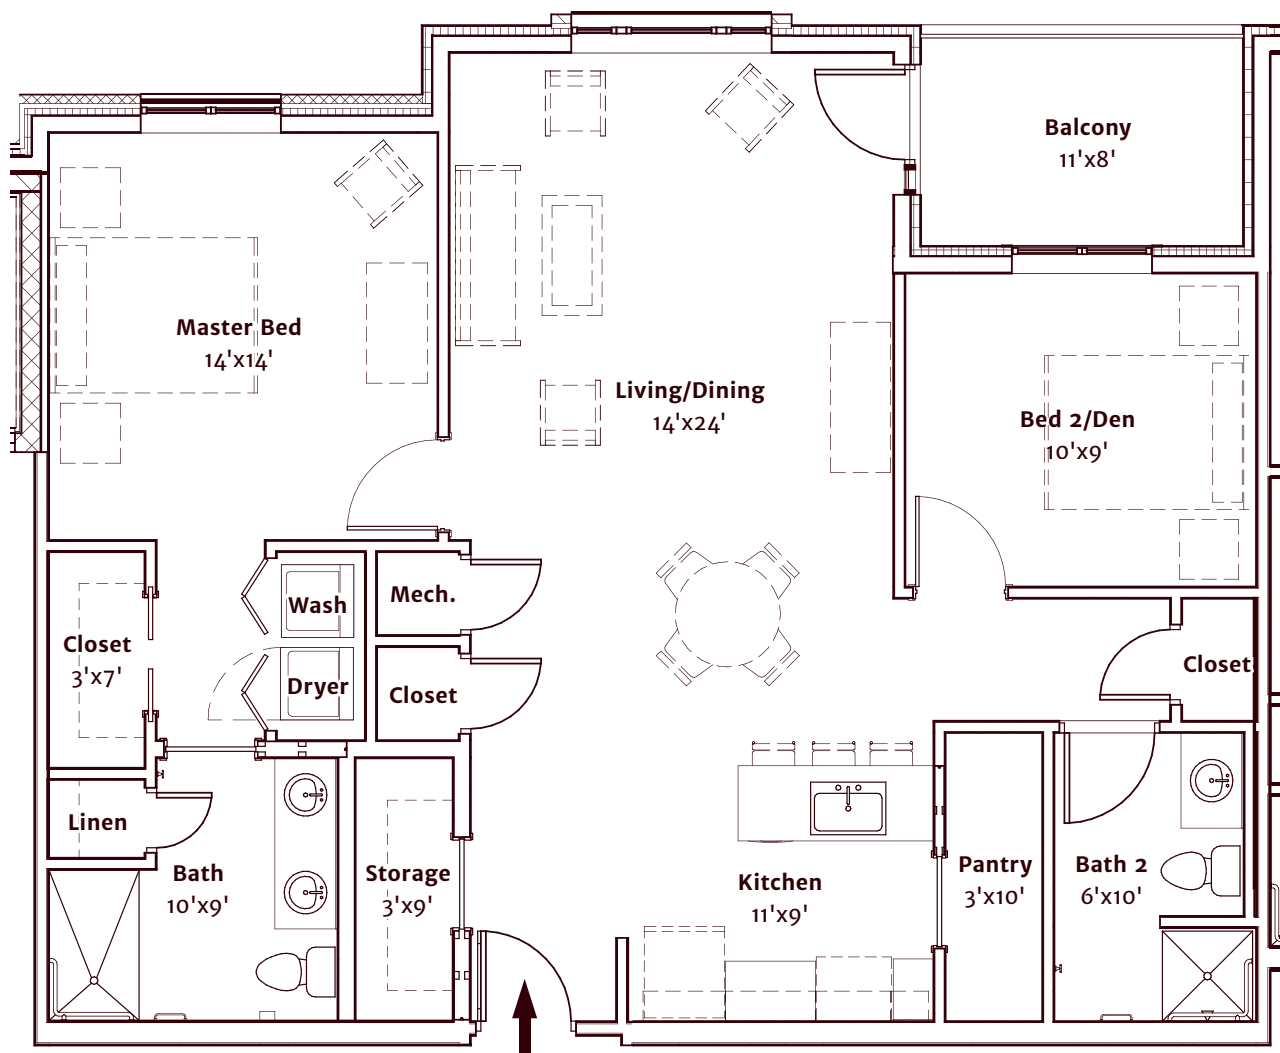

# 880 ft<sup>2</sup> Apartment-Style Home

1 BEDROOM + 1½ BATH

**Home Includes:**

- Master Bedroom Suite
- Full kitchen with all appliances
- Kitchen with Snack Bar
- Washer & dryer (full size, side by side)
- 5' walk-in shower
- Individual furnace & central air
- 9–10' ceilings
- Abundant electrical, television, phone, and data outlets
- Emergency response system
- Linen closets
- Additional 20' storage unit on the same floor as home
- Patio or balcony with some homes

# 1,045 ft<sup>2</sup> Apartment-Style Home

1 BEDROOM + DEN + 1½ BATH

**Home Includes:**

- Master Bedroom Suite
- Full kitchen with all appliances
- Kitchen with Snack Bar
- Washer & dryer (full size, side by side)
- 5' walk-in shower
- Individual furnace & central air
- 9–10' ceilings
- Abundant electrical, television, phone, and data outlets
- Emergency response system
- Linen closets
- Pantry in Kitchen
- Additional 20' storage unit on the same floor as home
- Patio or balcony

# 1,300 ft<sup>2</sup> Apartment-Style Home

**2 BEDROOM + 2 BATH**

**Home Includes:**

- Master Bedroom Suite
- Full kitchen with all appliances
- Kitchen with Snack Bar
- Washer & dryer (full size, side by side)
- 5' walk-in shower
- Individual furnace & central air
- 9–10' ceilings
- Abundant electrical, television, phone, and data outlets
- Emergency response system
- Linen closets
- Pantry in Kitchen
- Additional 20' storage unit on the same floor as home
- Patio or balcony

# 1,450 ft<sup>2</sup> Apartment-Style Home

**2 BEDROOM + DEN + 2 BATH**

**Home Includes:**

- Master Bedroom Suite
- Full kitchen with all appliances
- Kitchen with Snack Bar
- Washer & dryer (full size, side by side)
- 5' walk-in shower
- Individual furnace & central air
- 9–10' ceilings
- Abundant electrical, television, phone, and data outlets
- Emergency response system
- Linen closets
- Pantry in kitchen
- Additional 20' storage unit on the same floor as home
- Patio or balcony