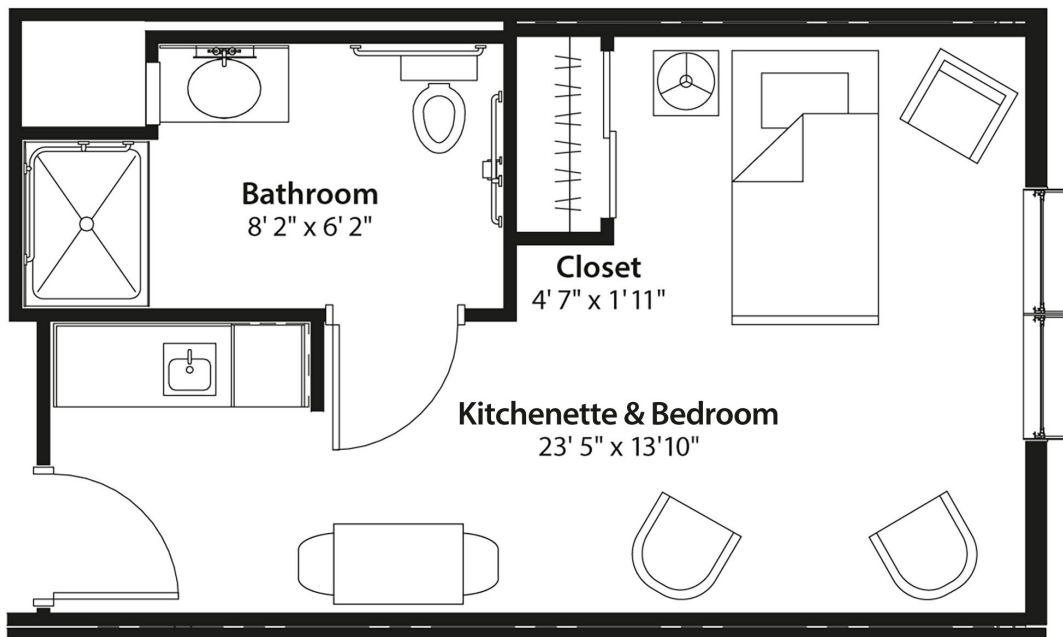

**ASSISTED LIVING**

**330 ft<sup>2</sup> Single**

**1 STUDIO BEDROOM + 1 BATH**

**Each Room Includes:**

- Kitchenette with refrigerator
- One bath with private shower
- Solid surface countertops
- Custom closet storage
- Large windows with blinds

**ASSISTED LIVING**

**540 ft<sup>2</sup> One Bedroom**

**1 BEDROOM + 1½ BATH**

**Each Room Includes:**

- Kitchenette with refrigerator
- Solid surface countertops
- One and a half baths with private shower
- Custom closet storage
- Large windows with blinds

**ASSISTED LIVING**

**725 ft<sup>2</sup> Deluxe Suite**

**1 BEDROOM + 1½ BATH**

**Each Room Includes:**

- Large kitchenette
- Refrigerator
- One and a half baths with private shower
- Solid surface counterops
- Large walk-in master closet with custom closet storage
- Front coat closet/pantry
- Large windows with blinds