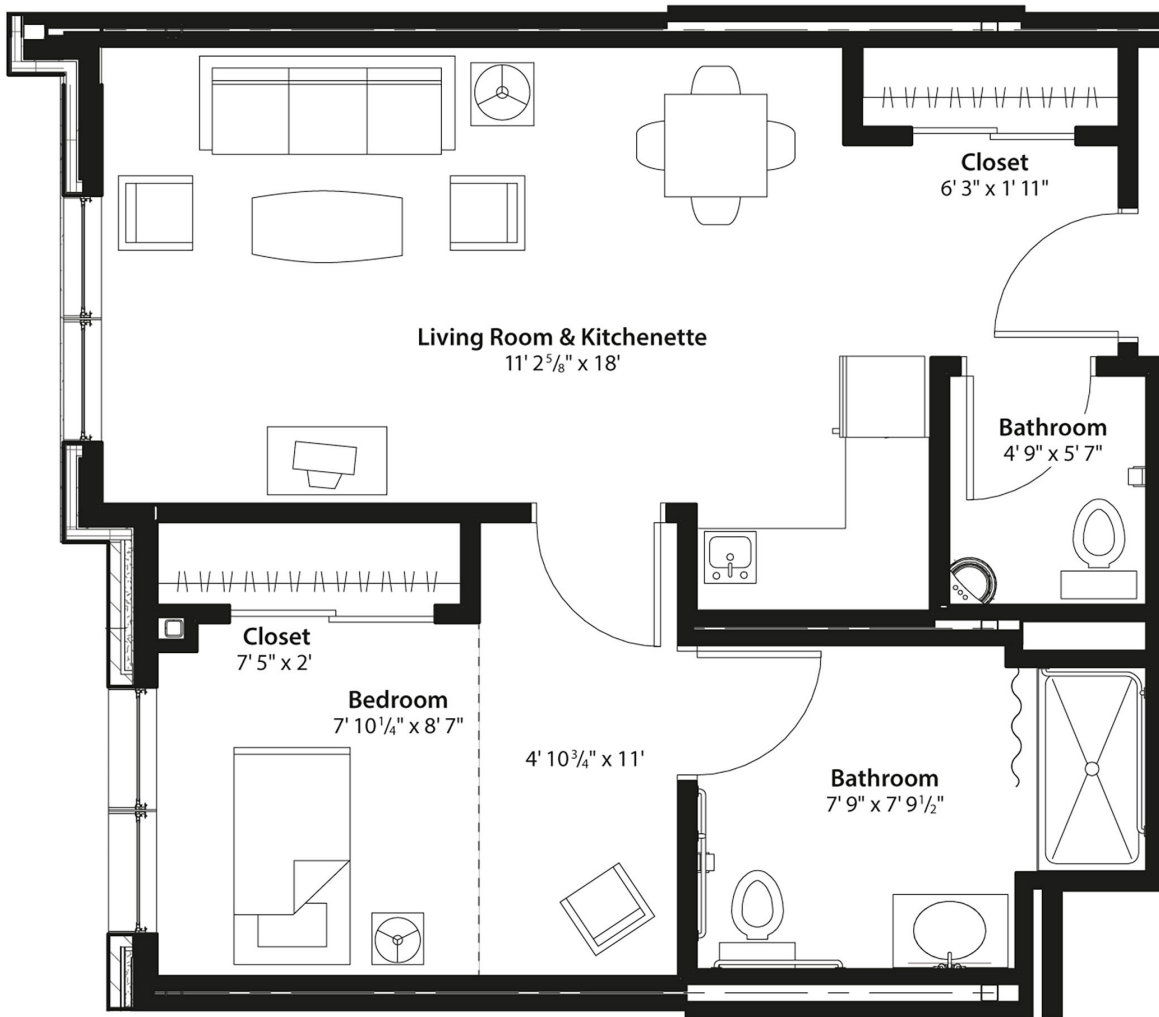

**ASSISTED LIVING**

**330 ft<sup>2</sup> Single**

**1 STUDIO BEDROOM + 1 BATH**

**Each Room Includes:**

- Kitchenette with refrigerator
- One bath with private shower
- Solid surface countertops
- Custom closet storage
- Large windows with blinds

**ASSISTED LIVING**

**540 ft<sup>2</sup> One Bedroom**

**1 BEDROOM + 1½ BATH**

**Each Room Includes:**

- Kitchenette with refrigerator
- Solid surface countertops
- One and a half baths with private shower
- Custom closet storage
- Large windows with blinds

**ASSISTED LIVING**

**725 ft<sup>2</sup> Deluxe Suite**

**1 BEDROOM + 1½ BATH**

**Each Room Includes:**

- Large kitchenette
- Refrigerator
- One and a half baths with private shower
- Solid surface counterops
- Large walk-in master closet with custom closet storage
- Front coat closet/pantry
- Large windows with blinds