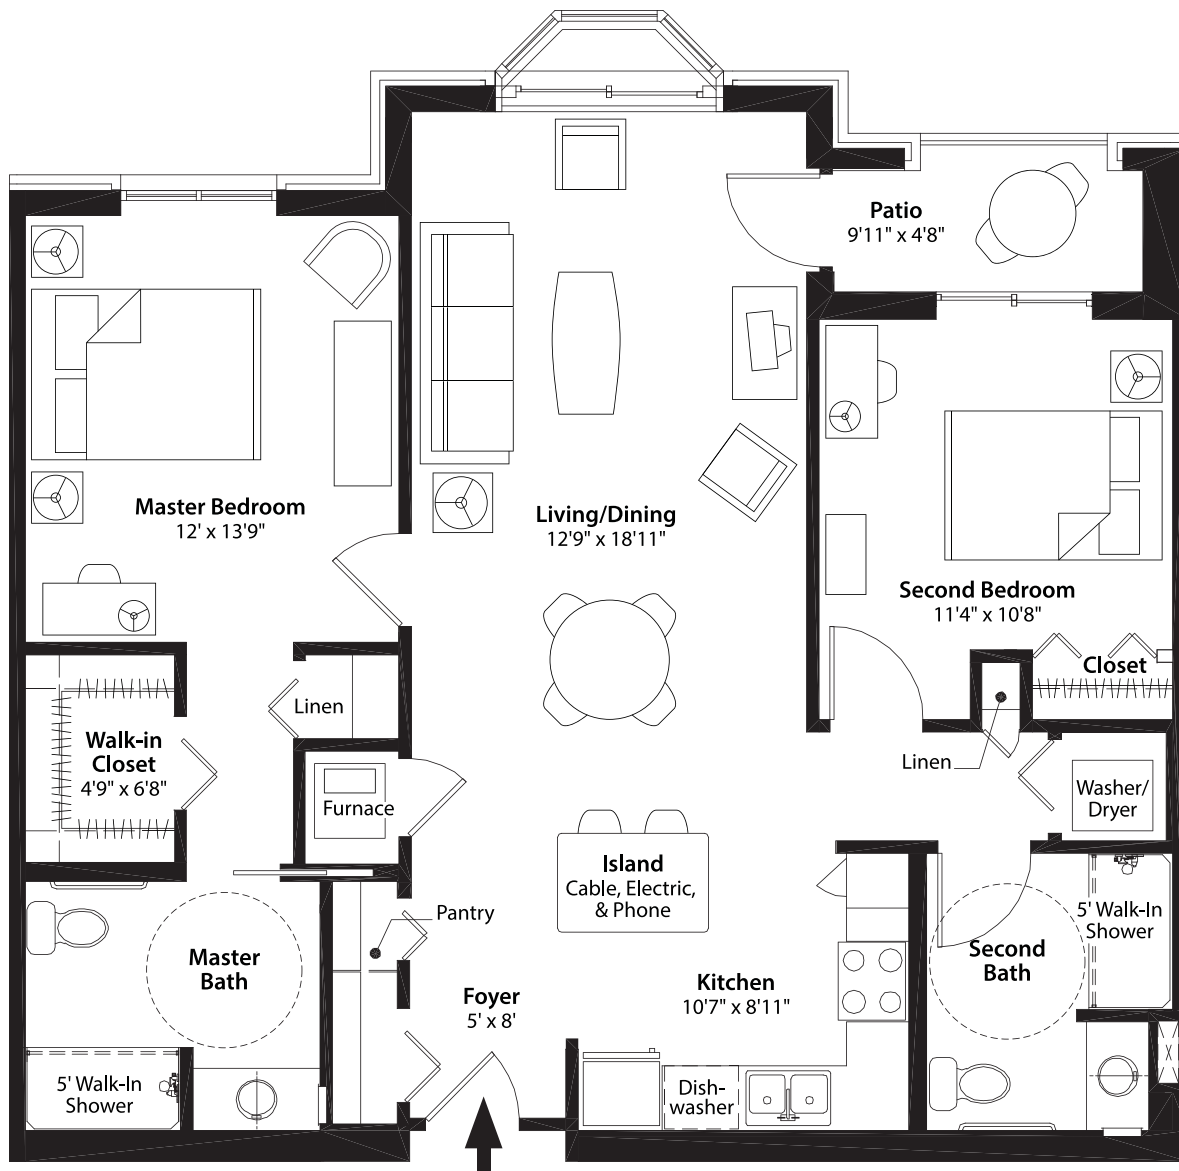

INDEPENDENT LIVING: A WING

1,083 ft² Two Bedroom

2 BEDROOM + 2 BATH

Each Room Includes:

- Full kitchen with all appliances provided and maintained
- Washer and dryer (full-size)
- 5 ft. walk-in shower
- Individual furnace and central air
- Additional 20 sq. ft. storage unit on the same floor as home
- 9–10 ft. ceilings
- Abundant electrical, television, phone, and data outlets
- Emergency response system
- Full pantry
- Two linen closets
- Additional cabinets in island