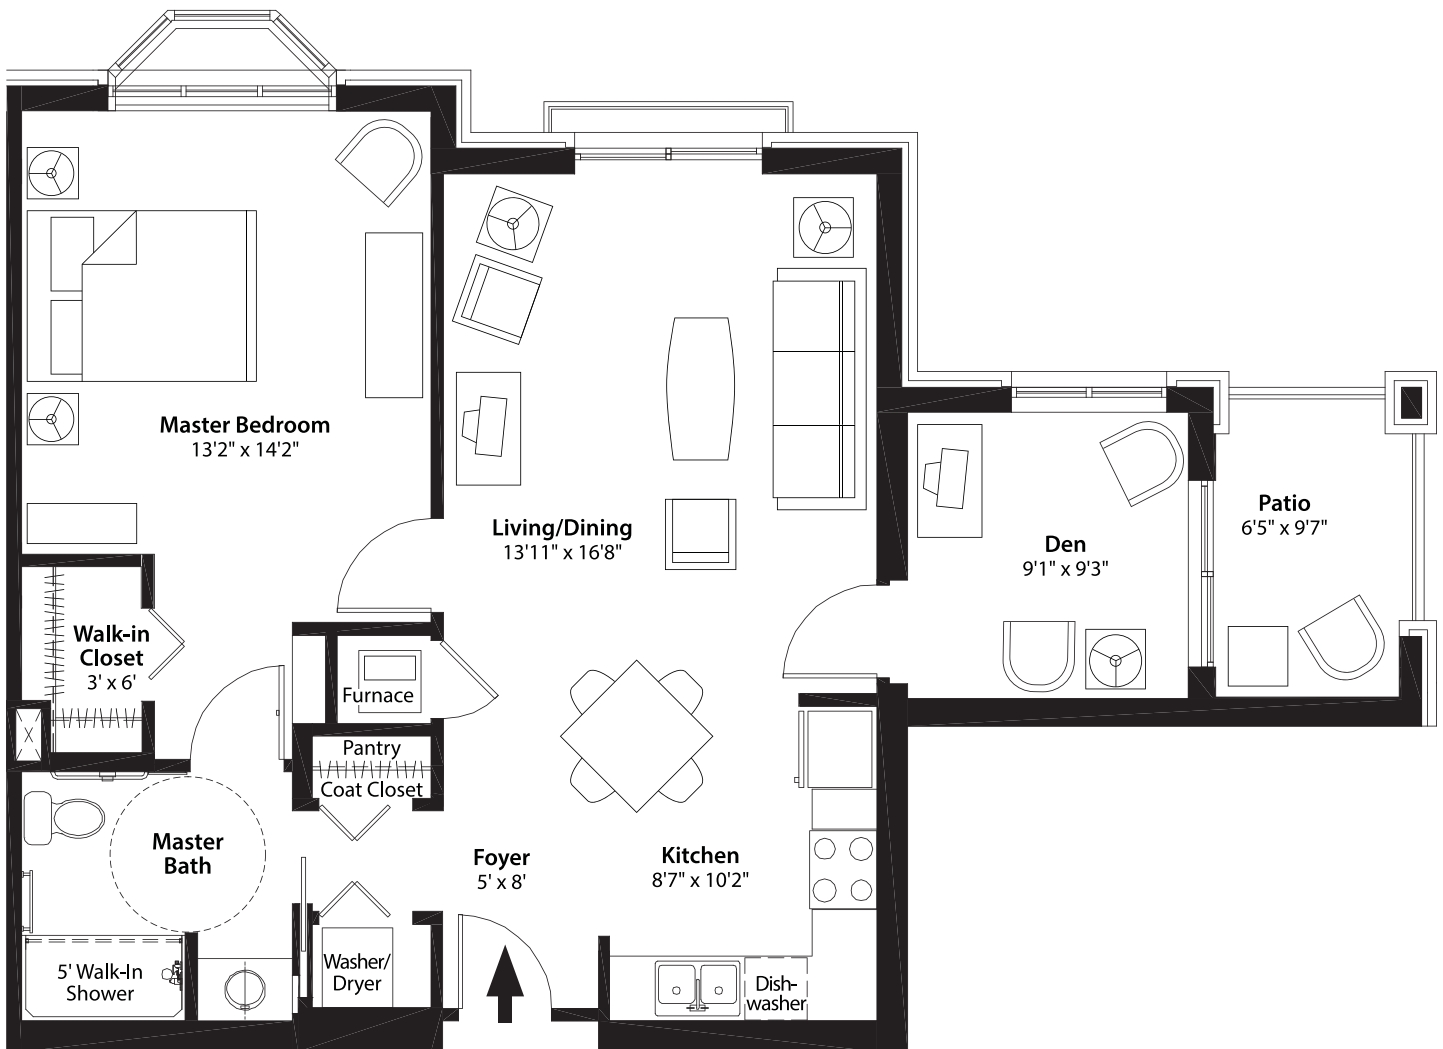

INDEPENDENT LIVING: B WING

860 ft² One Bedroom, Den, & Patio

1 BEDROOM + 1 BATH

Each Room Includes:

- Full kitchen with all appliances provided and maintained
- Washer and dryer (full-size)
- 5 ft. walk-in shower
- Individual furnace and central air
- Additional 20 sq. ft. storage unit on the same floor as home
- 9–10 ft. ceilings
- Abundant electrical, television, phone, and data outlets
- Emergency response system