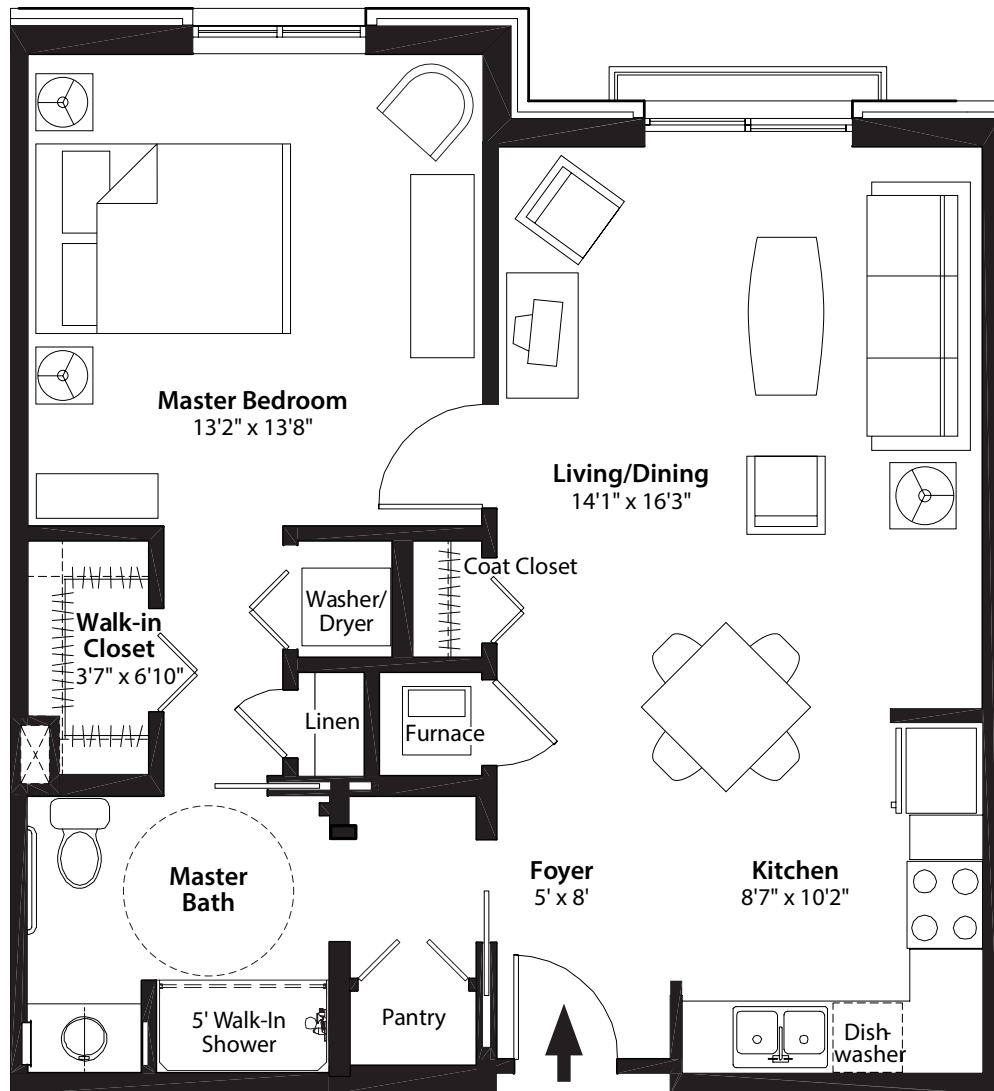

# 767 ft<sup>2</sup> One Bedroom Home

**1 BEDROOM + 1 BATH**

**Each Room Includes:**

- Full kitchen with all appliances provided and maintained
- Washer and dryer (full-size)
- 5 ft. walk-in shower
- Individual furnace and central air
- Additional 20 sq. ft. storage unit on the same floor as home
- 9–10 ft. ceilings
- Abundant electrical, television, phone, and data outlets
- Emergency response system

# 703 ft<sup>2</sup> One Bedroom Home

**1 BEDROOM + 1 BATH**

**Each Room Includes:**

- Full kitchen with all appliances provided and maintained
- Washer and dryer (full-size)
- 5 ft. walk-in shower
- Individual furnace and central air
- Additional 20 sq. ft. storage unit on the same floor as home
- 9–10 ft. ceilings
- Abundant electrical, television, phone, and data outlets
- Emergency response system

**INDEPENDENT LIVING: A WING**

**861 ft<sup>2</sup> One Bedroom & Den**

**1 BEDROOM + 1 BATH**

**Each Room Includes:**

- Full kitchen with all appliances provided and maintained
- Washer and dryer (full-size)
- 5 ft. walk-in shower
- Individual furnace and central air
- Additional 20 sq. ft. storage unit on the same floor as home
- 9–10 ft. ceilings
- Abundant electrical, television, phone, and data outlets
- Emergency response system

**INDEPENDENT LIVING: A WING**

**828 ft<sup>2</sup> One Bedroom, Den, & Patio**

**1 BEDROOM + 1 BATH**

**Each Room Includes:**

- Full kitchen with all appliances provided and maintained
- Washer and dryer (full-size)
- 5 ft. walk-in shower
- Individual furnace and central air
- Additional 20 sq. ft. storage unit on the same floor as home
- 9–10 ft. ceilings
- Abundant electrical, television, phone, and data outlets
- Emergency response system