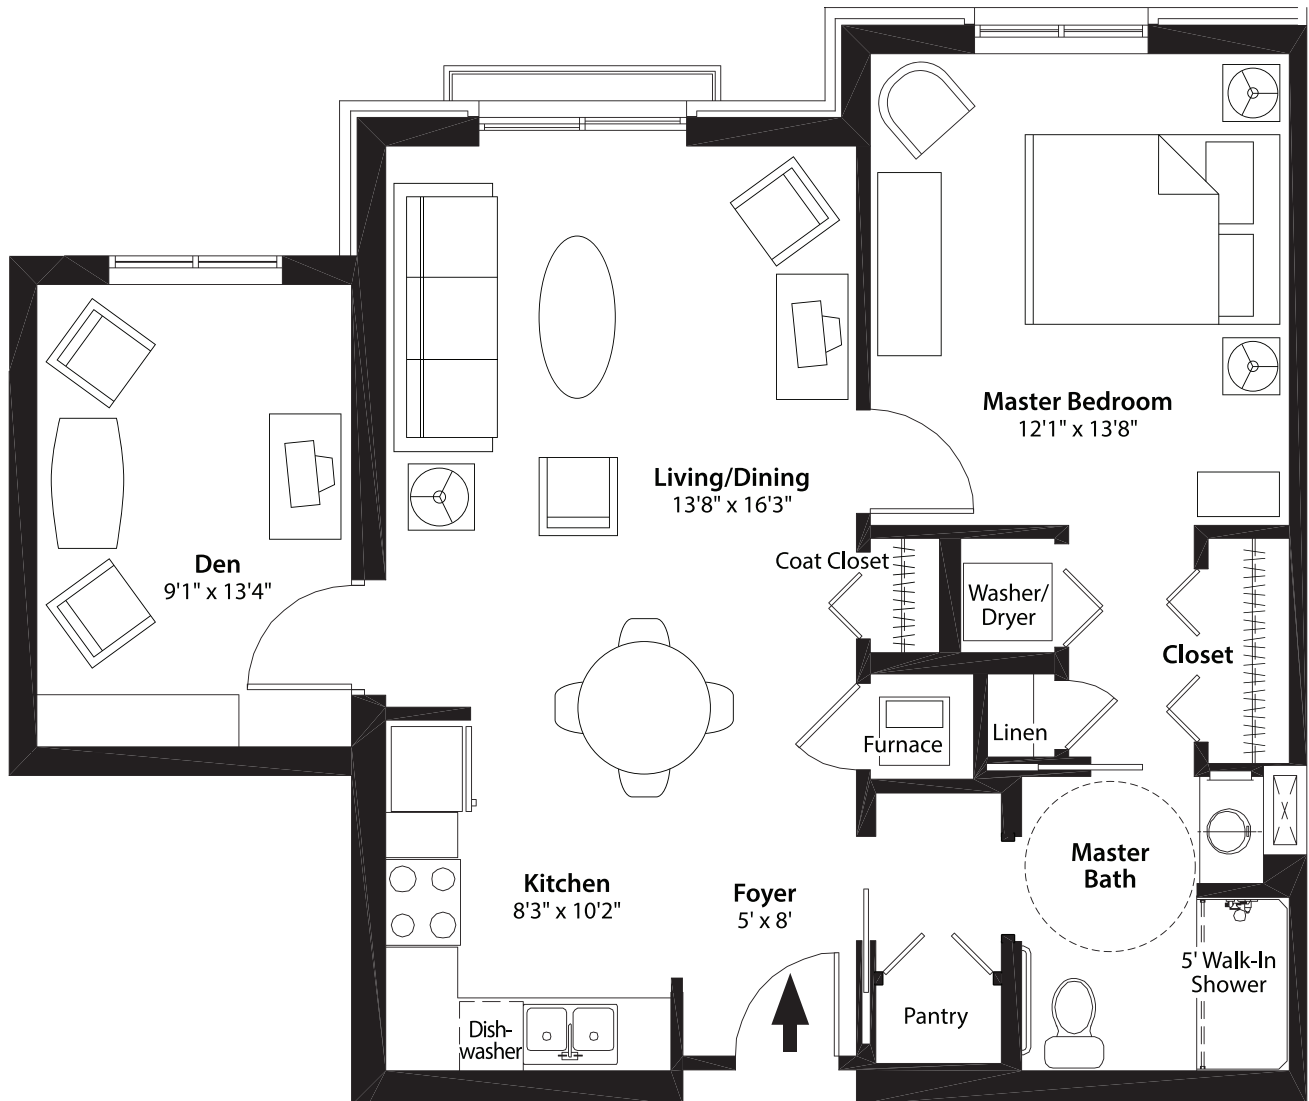

# 703 ft<sup>2</sup> One Bedroom Home

**1 BEDROOM + 1 BATH**

**Each Room Includes:**

- Full kitchen with all appliances provided and maintained
- Washer and dryer (full-size)
- 5 ft. walk-in shower
- Individual furnace and central air
- Additional 20 sq. ft. storage unit on the same floor as home
- 9–10 ft. ceilings
- Abundant electrical, television, phone, and data outlets
- Emergency response system

**INDEPENDENT LIVING: A WING**

**861 ft<sup>2</sup> One Bedroom & Den**

**1 BEDROOM + 1 BATH**

**Each Room Includes:**

- Full kitchen with all appliances provided and maintained
- Washer and dryer (full-size)
- 5 ft. walk-in shower
- Individual furnace and central air
- Additional 20 sq. ft. storage unit on the same floor as home
- 9–10 ft. ceilings
- Abundant electrical, television, phone, and data outlets
- Emergency response system

**INDEPENDENT LIVING: A WING**

**828 ft<sup>2</sup> One Bedroom, Den, & Patio**

**1 BEDROOM + 1 BATH**

**Each Room Includes:**

- Full kitchen with all appliances provided and maintained
- Washer and dryer (full-size)
- 5 ft. walk-in shower
- Individual furnace and central air
- Additional 20 sq. ft. storage unit on the same floor as home
- 9–10 ft. ceilings
- Abundant electrical, television, phone, and data outlets
- Emergency response system

**INDEPENDENT LIVING: B WING**

**816 ft<sup>2</sup> One Bedroom & Den**

**1 BEDROOM + 1 BATH**

**Each Room Includes:**

- Full kitchen with all appliances provided and maintained
- Washer and dryer (full-size)
- 5 ft. walk-in shower
- Individual furnace and central air
- Additional 20 sq. ft. storage unit on the same floor as home
- 9–10 ft. ceilings
- Abundant electrical, television, phone, and data outlets
- Emergency response system