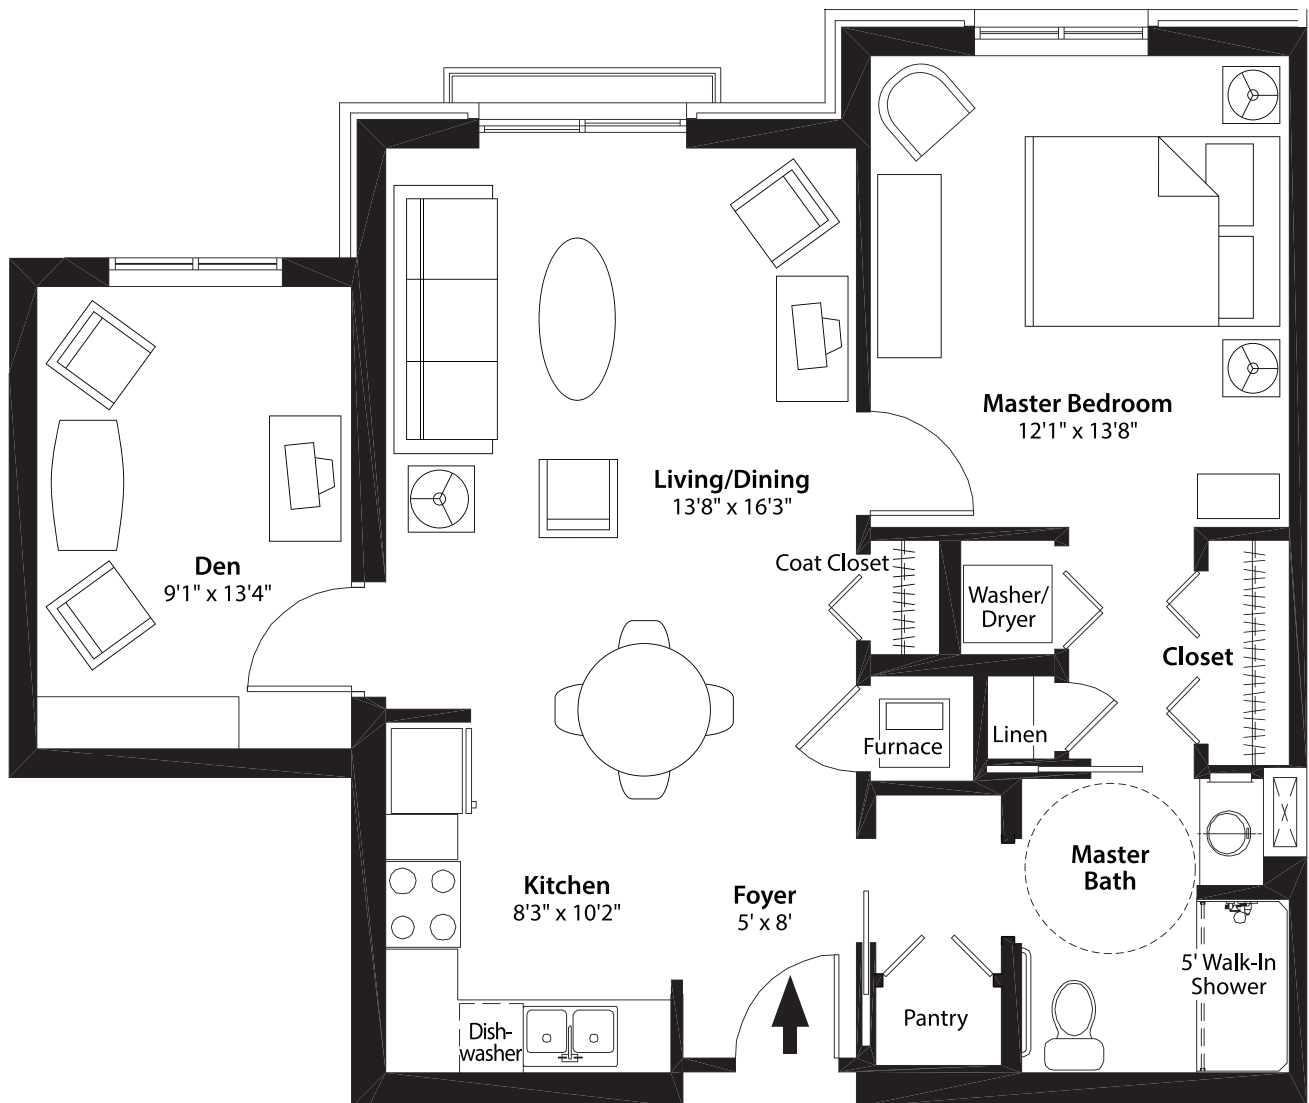

# 767 ft<sup>2</sup> One Bedroom Home

**1 BEDROOM + 1 BATH**

**Each Room Includes:**

- Full kitchen with all appliances provided and maintained
- Washer and dryer (full-size)
- 5 ft. walk-in shower
- Individual furnace and central air
- Additional 20 sq. ft. storage unit on the same floor as home
- 9–10 ft. ceilings
- Abundant electrical, television, phone, and data outlets
- Emergency response system

# 703 ft<sup>2</sup> One Bedroom Home

**1 BEDROOM + 1 BATH**

**Each Room Includes:**

- Full kitchen with all appliances provided and maintained
- Washer and dryer (full-size)
- 5 ft. walk-in shower
- Individual furnace and central air
- Additional 20 sq. ft. storage unit on the same floor as home
- 9–10 ft. ceilings
- Abundant electrical, television, phone, and data outlets
- Emergency response system

**INDEPENDENT LIVING: A WING**

**861 ft<sup>2</sup> One Bedroom & Den**

**1 BEDROOM + 1 BATH**

**Each Room Includes:**

- Full kitchen with all appliances provided and maintained
- Washer and dryer (full-size)
- 5 ft. walk-in shower
- Individual furnace and central air
- Additional 20 sq. ft. storage unit on the same floor as home
- 9–10 ft. ceilings
- Abundant electrical, television, phone, and data outlets
- Emergency response system

**INDEPENDENT LIVING: A WING**

**828 ft<sup>2</sup> One Bedroom, Den, & Patio**

**1 BEDROOM + 1 BATH**

**Each Room Includes:**

- Full kitchen with all appliances provided and maintained
- Washer and dryer (full-size)
- 5 ft. walk-in shower
- Individual furnace and central air
- Additional 20 sq. ft. storage unit on the same floor as home
- 9–10 ft. ceilings
- Abundant electrical, television, phone, and data outlets
- Emergency response system