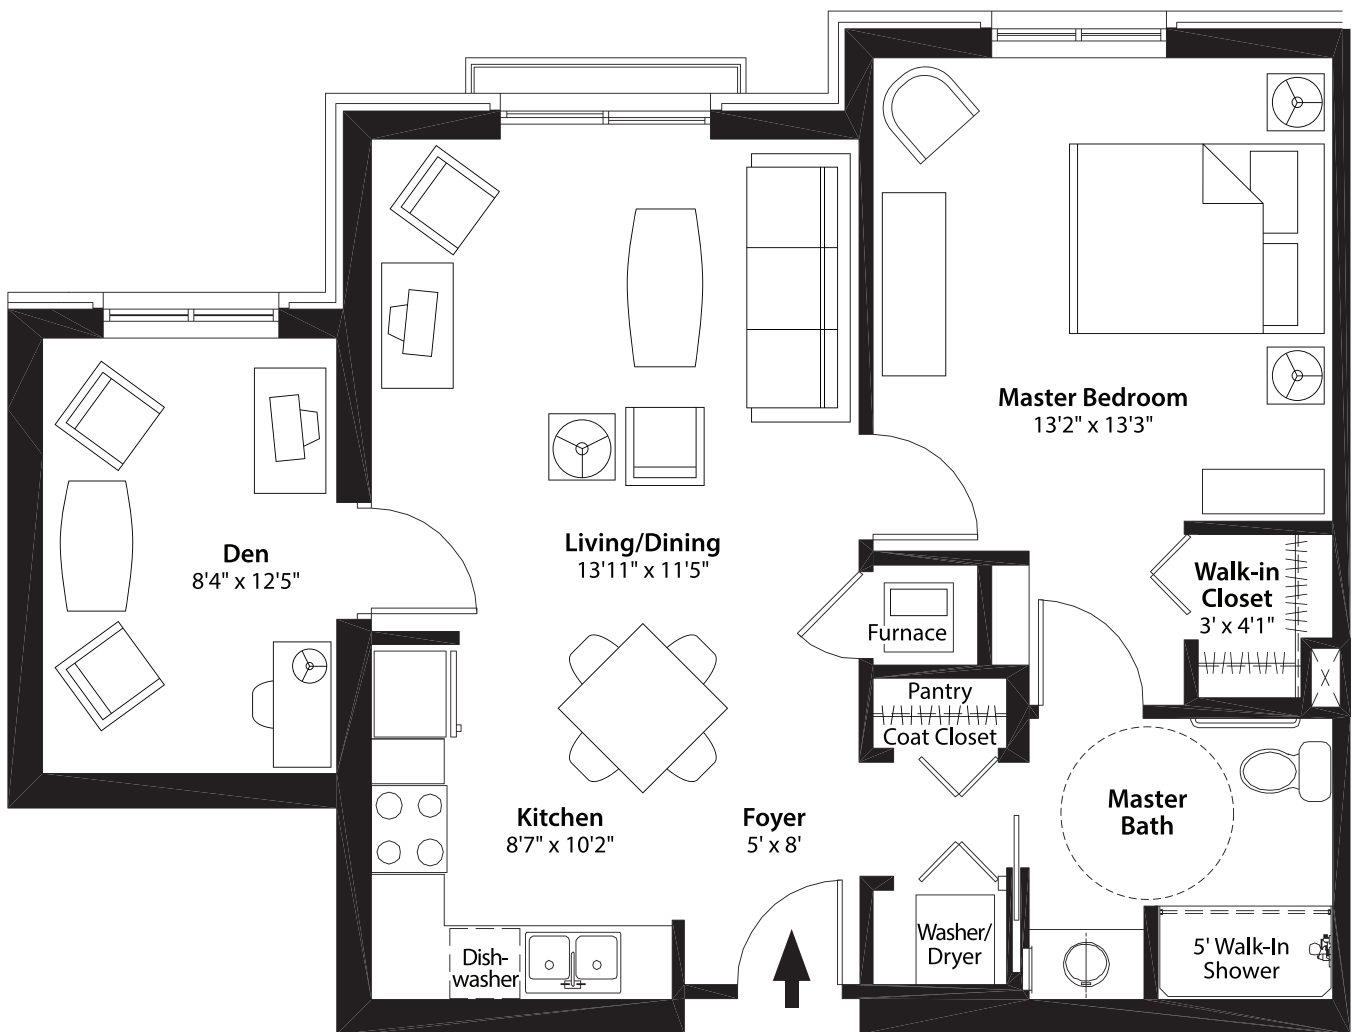

# 703 ft<sup>2</sup> One Bedroom Home

**1 BEDROOM + 1 BATH**

**Each Room Includes:**

- Full kitchen with all appliances provided and maintained
- Washer and dryer (full-size)
- 5 ft. walk-in shower
- Individual furnace and central air
- Additional 20 sq. ft. storage unit on the same floor as home
- 9–10 ft. ceilings
- Abundant electrical, television, phone, and data outlets
- Emergency response system

**INDEPENDENT LIVING: A WING**

**861 ft<sup>2</sup> One Bedroom & Den**

**1 BEDROOM + 1 BATH**

**Each Room Includes:**

- Full kitchen with all appliances provided and maintained
- Washer and dryer (full-size)
- 5 ft. walk-in shower
- Individual furnace and central air
- Additional 20 sq. ft. storage unit on the same floor as home
- 9–10 ft. ceilings
- Abundant electrical, television, phone, and data outlets
- Emergency response system

**INDEPENDENT LIVING: A WING**

**828 ft<sup>2</sup> One Bedroom, Den, & Patio**

**1 BEDROOM + 1 BATH**

**Each Room Includes:**

- Full kitchen with all appliances provided and maintained
- Washer and dryer (full-size)
- 5 ft. walk-in shower
- Individual furnace and central air
- Additional 20 sq. ft. storage unit on the same floor as home
- 9–10 ft. ceilings
- Abundant electrical, television, phone, and data outlets
- Emergency response system

**INDEPENDENT LIVING: B WING**

**816 ft<sup>2</sup> One Bedroom & Den**

**1 BEDROOM + 1 BATH**

**Each Room Includes:**

- Full kitchen with all appliances provided and maintained
- Washer and dryer (full-size)
- 5 ft. walk-in shower
- Individual furnace and central air
- Additional 20 sq. ft. storage unit on the same floor as home
- 9–10 ft. ceilings
- Abundant electrical, television, phone, and data outlets
- Emergency response system