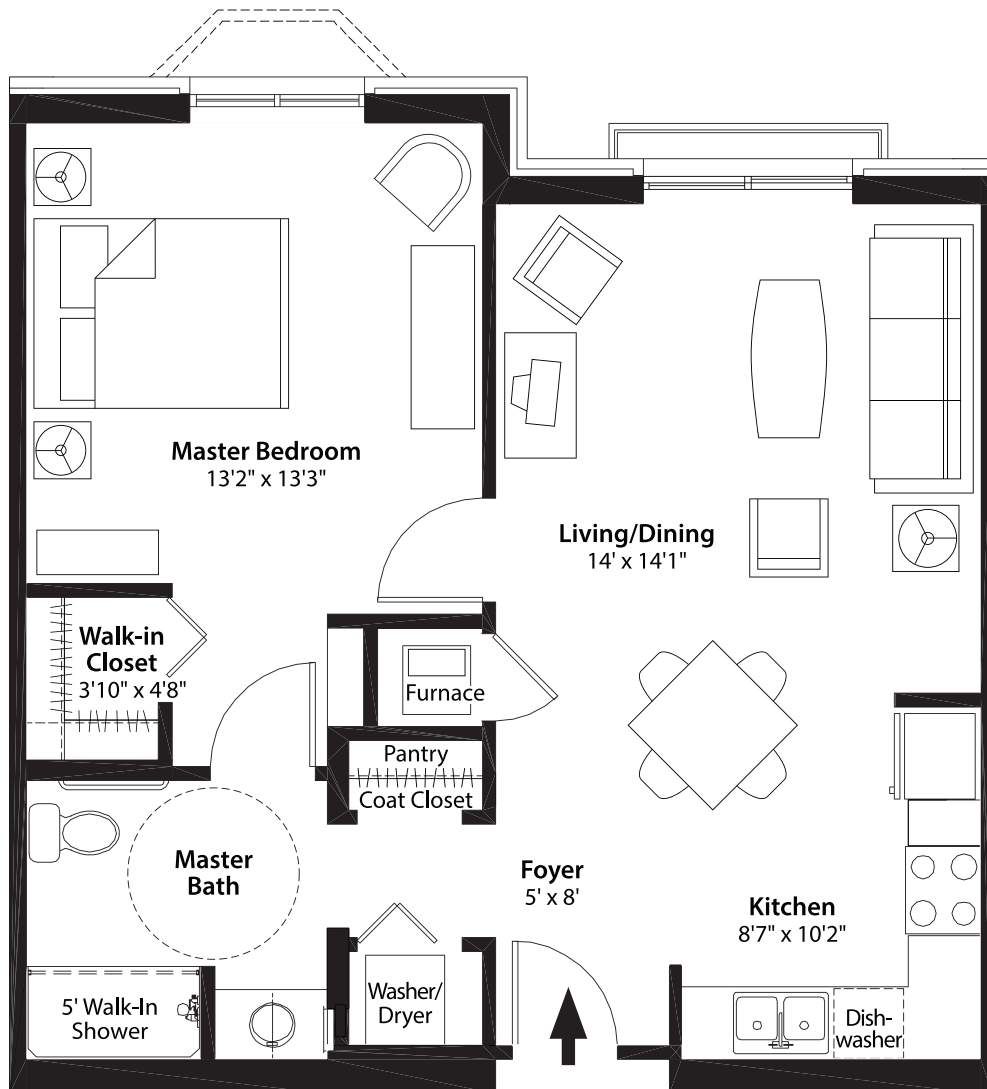

# 767 ft<sup>2</sup> One Bedroom Home

**1 BEDROOM + 1 BATH**

**Each Room Includes:**

- Full kitchen with all appliances provided and maintained
- Washer and dryer (full-size)
- 5 ft. walk-in shower
- Individual furnace and central air
- Additional 20 sq. ft. storage unit on the same floor as home
- 9–10 ft. ceilings
- Abundant electrical, television, phone, and data outlets
- Emergency response system

# 703 ft<sup>2</sup> One Bedroom Home

**1 BEDROOM + 1 BATH**

**Each Room Includes:**

- Full kitchen with all appliances provided and maintained
- Washer and dryer (full-size)
- 5 ft. walk-in shower
- Individual furnace and central air
- Additional 20 sq. ft. storage unit on the same floor as home
- 9–10 ft. ceilings
- Abundant electrical, television, phone, and data outlets
- Emergency response system

**INDEPENDENT LIVING: A WING**

**861 ft<sup>2</sup> One Bedroom & Den**

**1 BEDROOM + 1 BATH**

**Each Room Includes:**

- Full kitchen with all appliances provided and maintained
- Washer and dryer (full-size)
- 5 ft. walk-in shower
- Individual furnace and central air
- Additional 20 sq. ft. storage unit on the same floor as home
- 9–10 ft. ceilings
- Abundant electrical, television, phone, and data outlets
- Emergency response system

**INDEPENDENT LIVING: A WING**

**828 ft<sup>2</sup> One Bedroom, Den, & Patio**

**1 BEDROOM + 1 BATH**

**Each Room Includes:**

- Full kitchen with all appliances provided and maintained
- Washer and dryer (full-size)
- 5 ft. walk-in shower
- Individual furnace and central air
- Additional 20 sq. ft. storage unit on the same floor as home
- 9–10 ft. ceilings
- Abundant electrical, television, phone, and data outlets
- Emergency response system