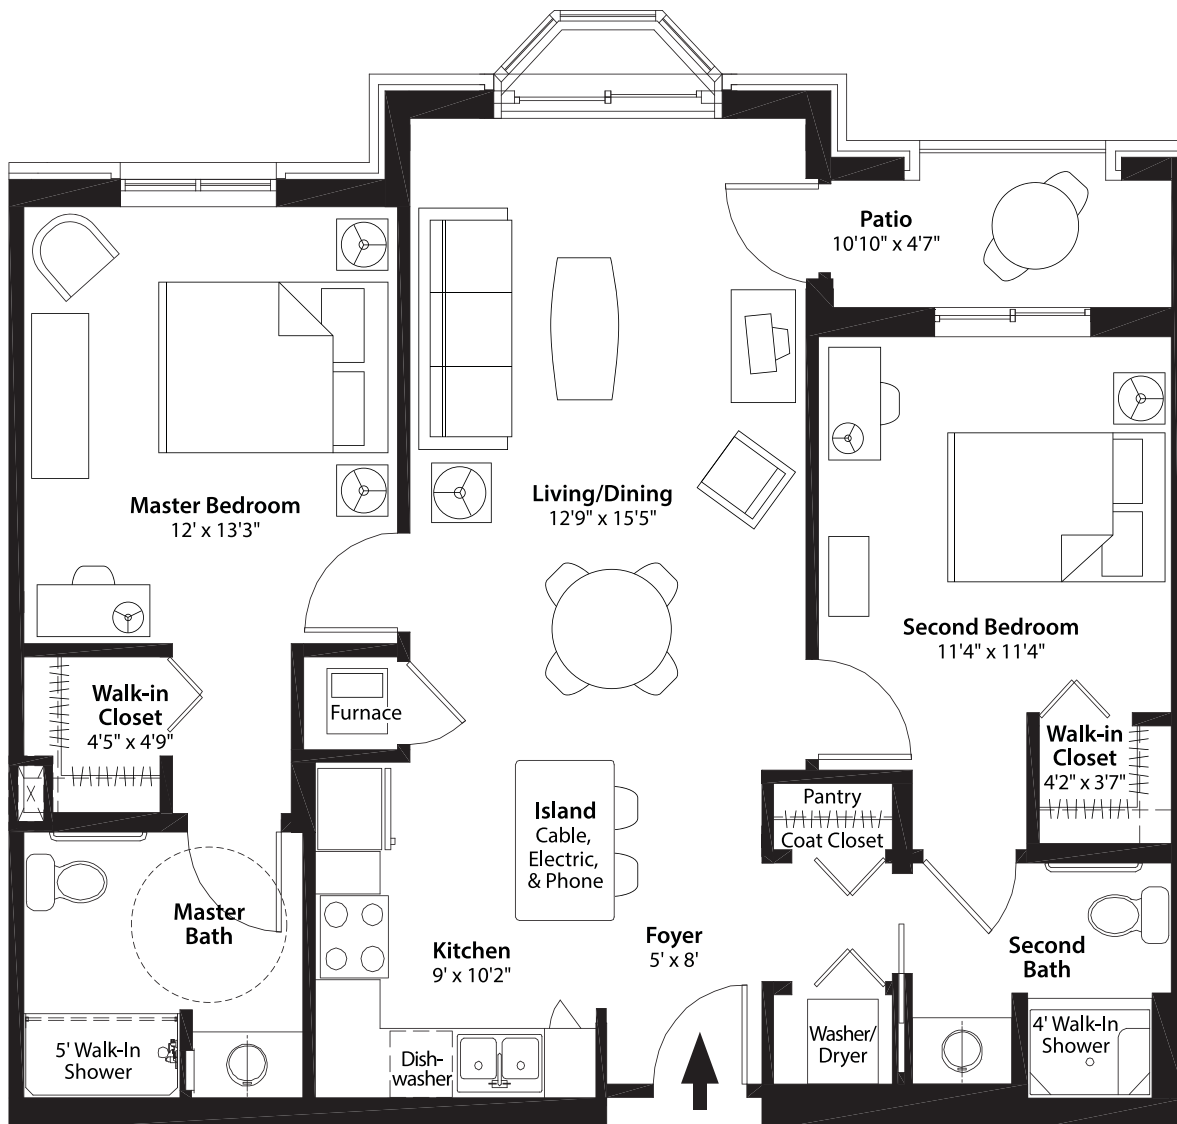

INDEPENDENT LIVING: B WING

971 ft² Two Bedroom

2 BEDROOM + 2 BATH

Each Room Includes:

- Full kitchen with all appliances provided and maintained
- Washer and dryer (full-size)
- 5 ft. walk-in shower
- Individual furnace and central air
- Additional 20 sq. ft. storage unit on the same floor as home
- 9–10 ft. ceilings
- Abundant electrical, television, phone, and data outlets
- Emergency response system
- Additional cabinets in island