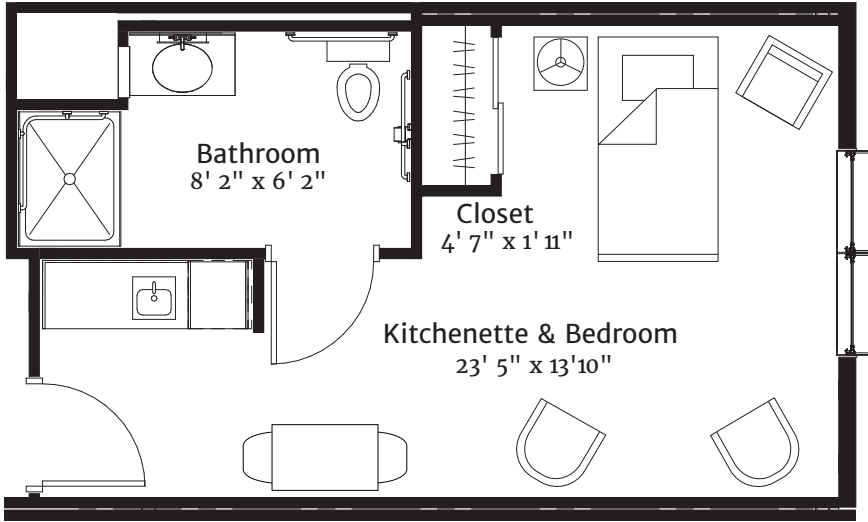

Waterford Place

A *Sunset* SENIOR COMMUNITY

ASSISTED LIVING

SINGLE
330 ft.²

ONE BEDROOM
540 ft.²

Waterford Place

A *Sunset* SENIOR COMMUNITY

ASSISTED LIVING

DELUXE SUITE

725 ft.²