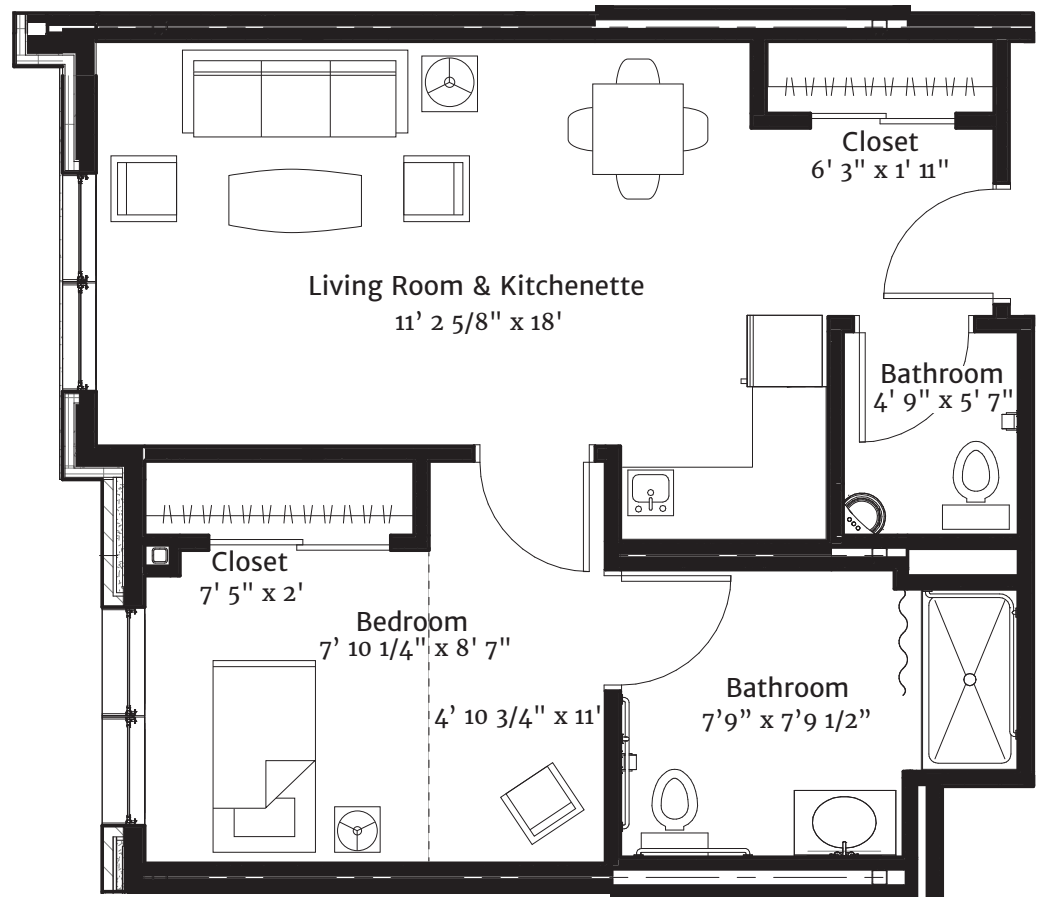

Waterford Place

A *Sunset* SENIOR COMMUNITY

ASSISTED LIVING

SINGLE
330 ft.²

ONE BEDROOM
540 ft.²

Waterford Place

A *Sunset* SENIOR COMMUNITY

ASSISTED LIVING

DELUXE SUITE

725 ft.²